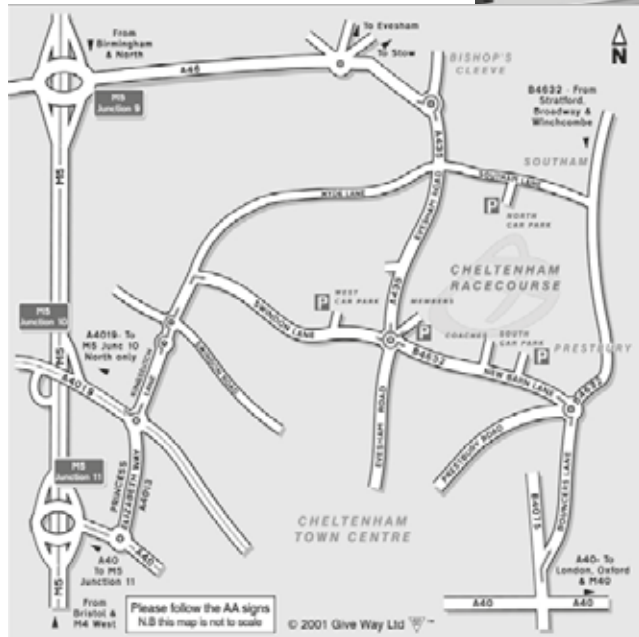

Location Map & Plan

How to get here

Post Code
GL50 4SH

Key:

- 1 Sales Arena and Sales Day Office
- 2 Sale Day Car Park
- 3 The Centaur
- 4 Hunters Lodge (Hostel)
- 5 Irish Yard & Main Racing Yard
- 6 Charles Turner Yard (Sales Horses & Vet Yard)
- 7 Trot - up and Presentation areas.

Location map

Location map