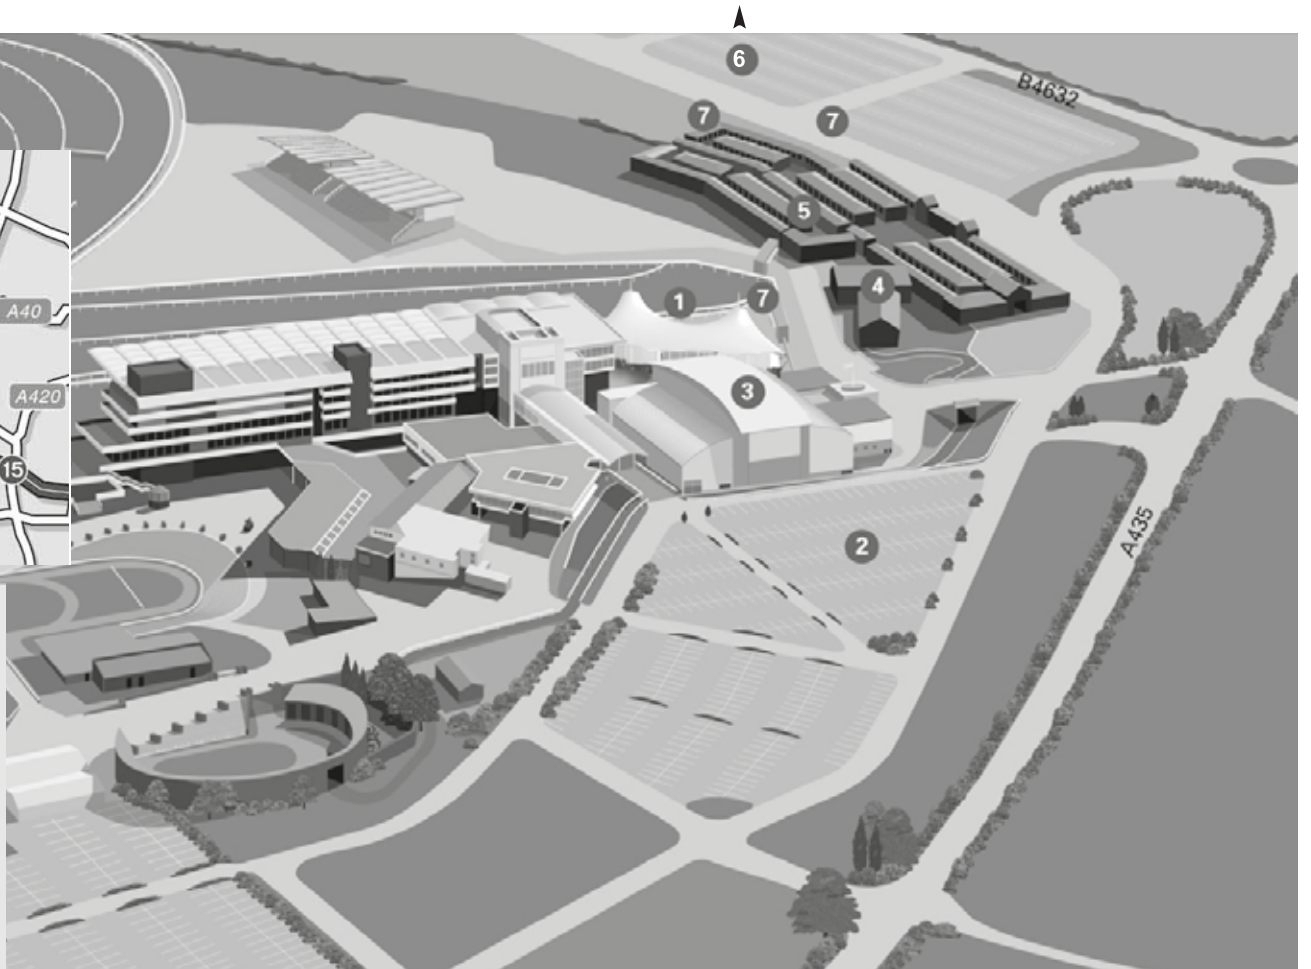

Location Map & Plan

How to get here

Post Code
GL50 4SH

Key:

- 1 Sales Arena and Sales Day Office
- 2 Sale Day Car Park
- 3 The Centaur
- 4 Hunters Lodge (Hostel)
- 5 Irish Yard & Main Racing Yard
- 6 Charles Turner Yard (Sales Horses & Vet Yard)
- 7 Trot - up and Presentation areas.

Location map

Location map